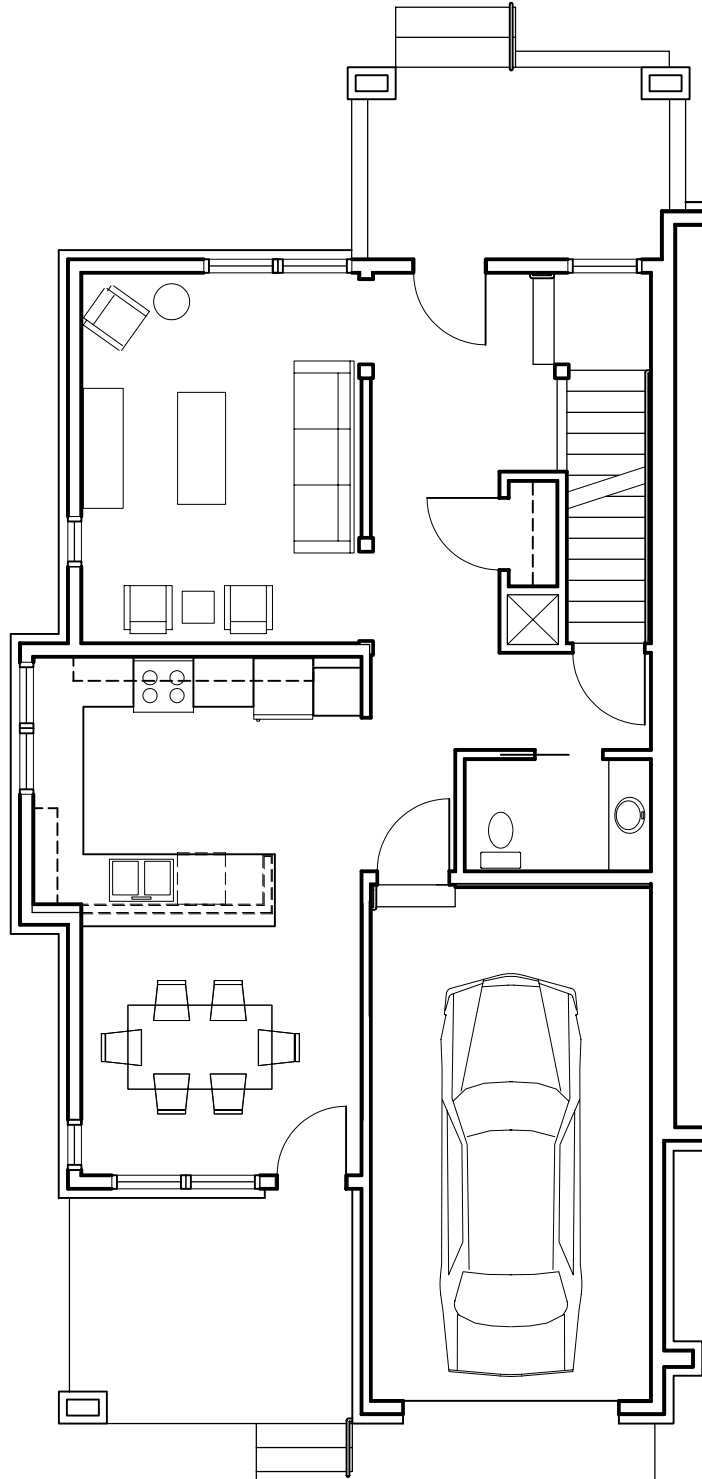

**ONE BEDROOM
FIRST FLOOR: 790 SF**

**TWO BEDROOM
SECOND FLOOR: 1,234 SF**

**TOWNHOUSE END UNIT
FIRST FLOOR: 758 SF**

**TOWNHOUSE END UNIT
SECOND FLOOR: 789 SF**