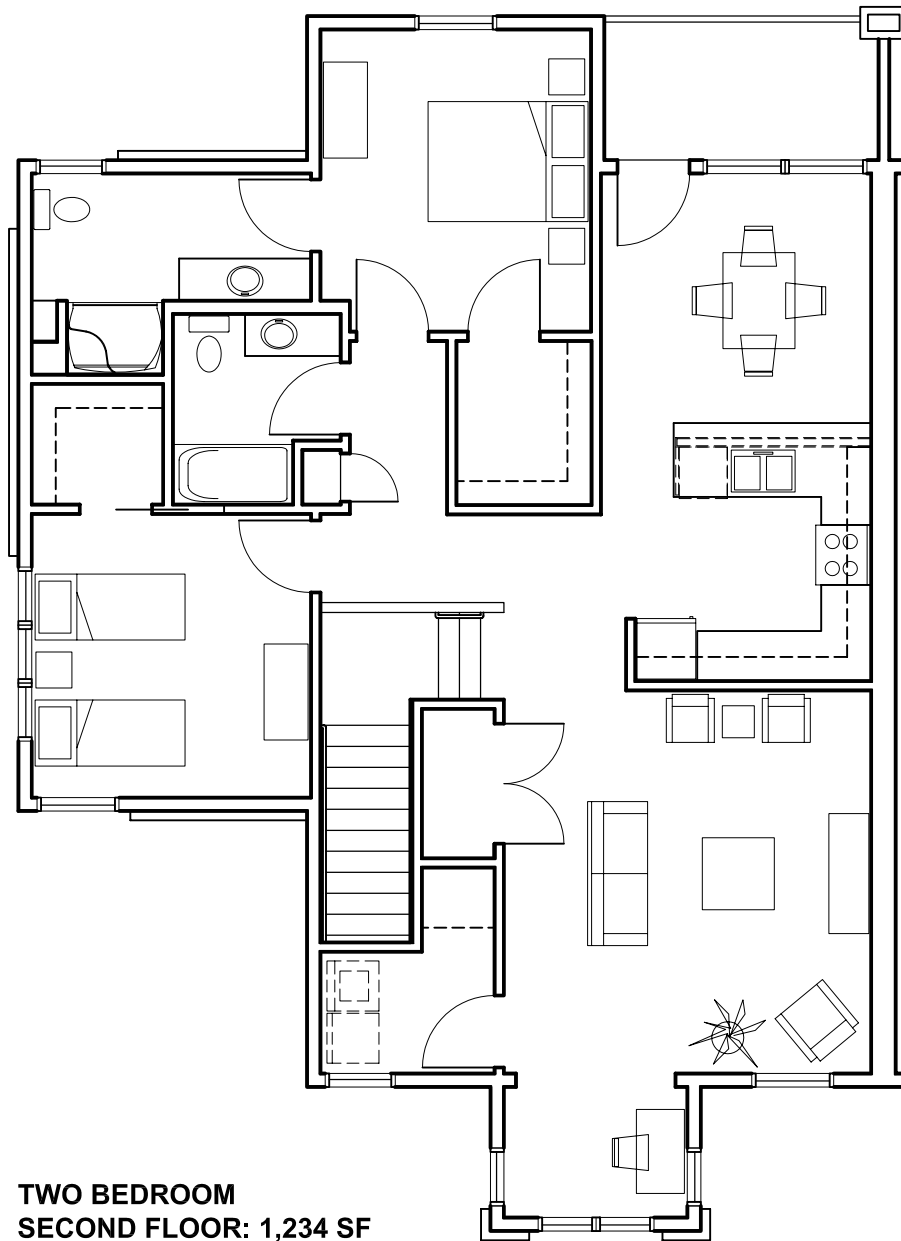

**ONE BEDROOM
FIRST FLOOR: 790 SF**

**TWO BEDROOM
SECOND FLOOR: 1,234 SF**

**TOWNHOUSE END UNIT
FIRST FLOOR: 758 SF**

**TOWNHOUSE END UNIT
SECOND FLOOR: 789 SF**